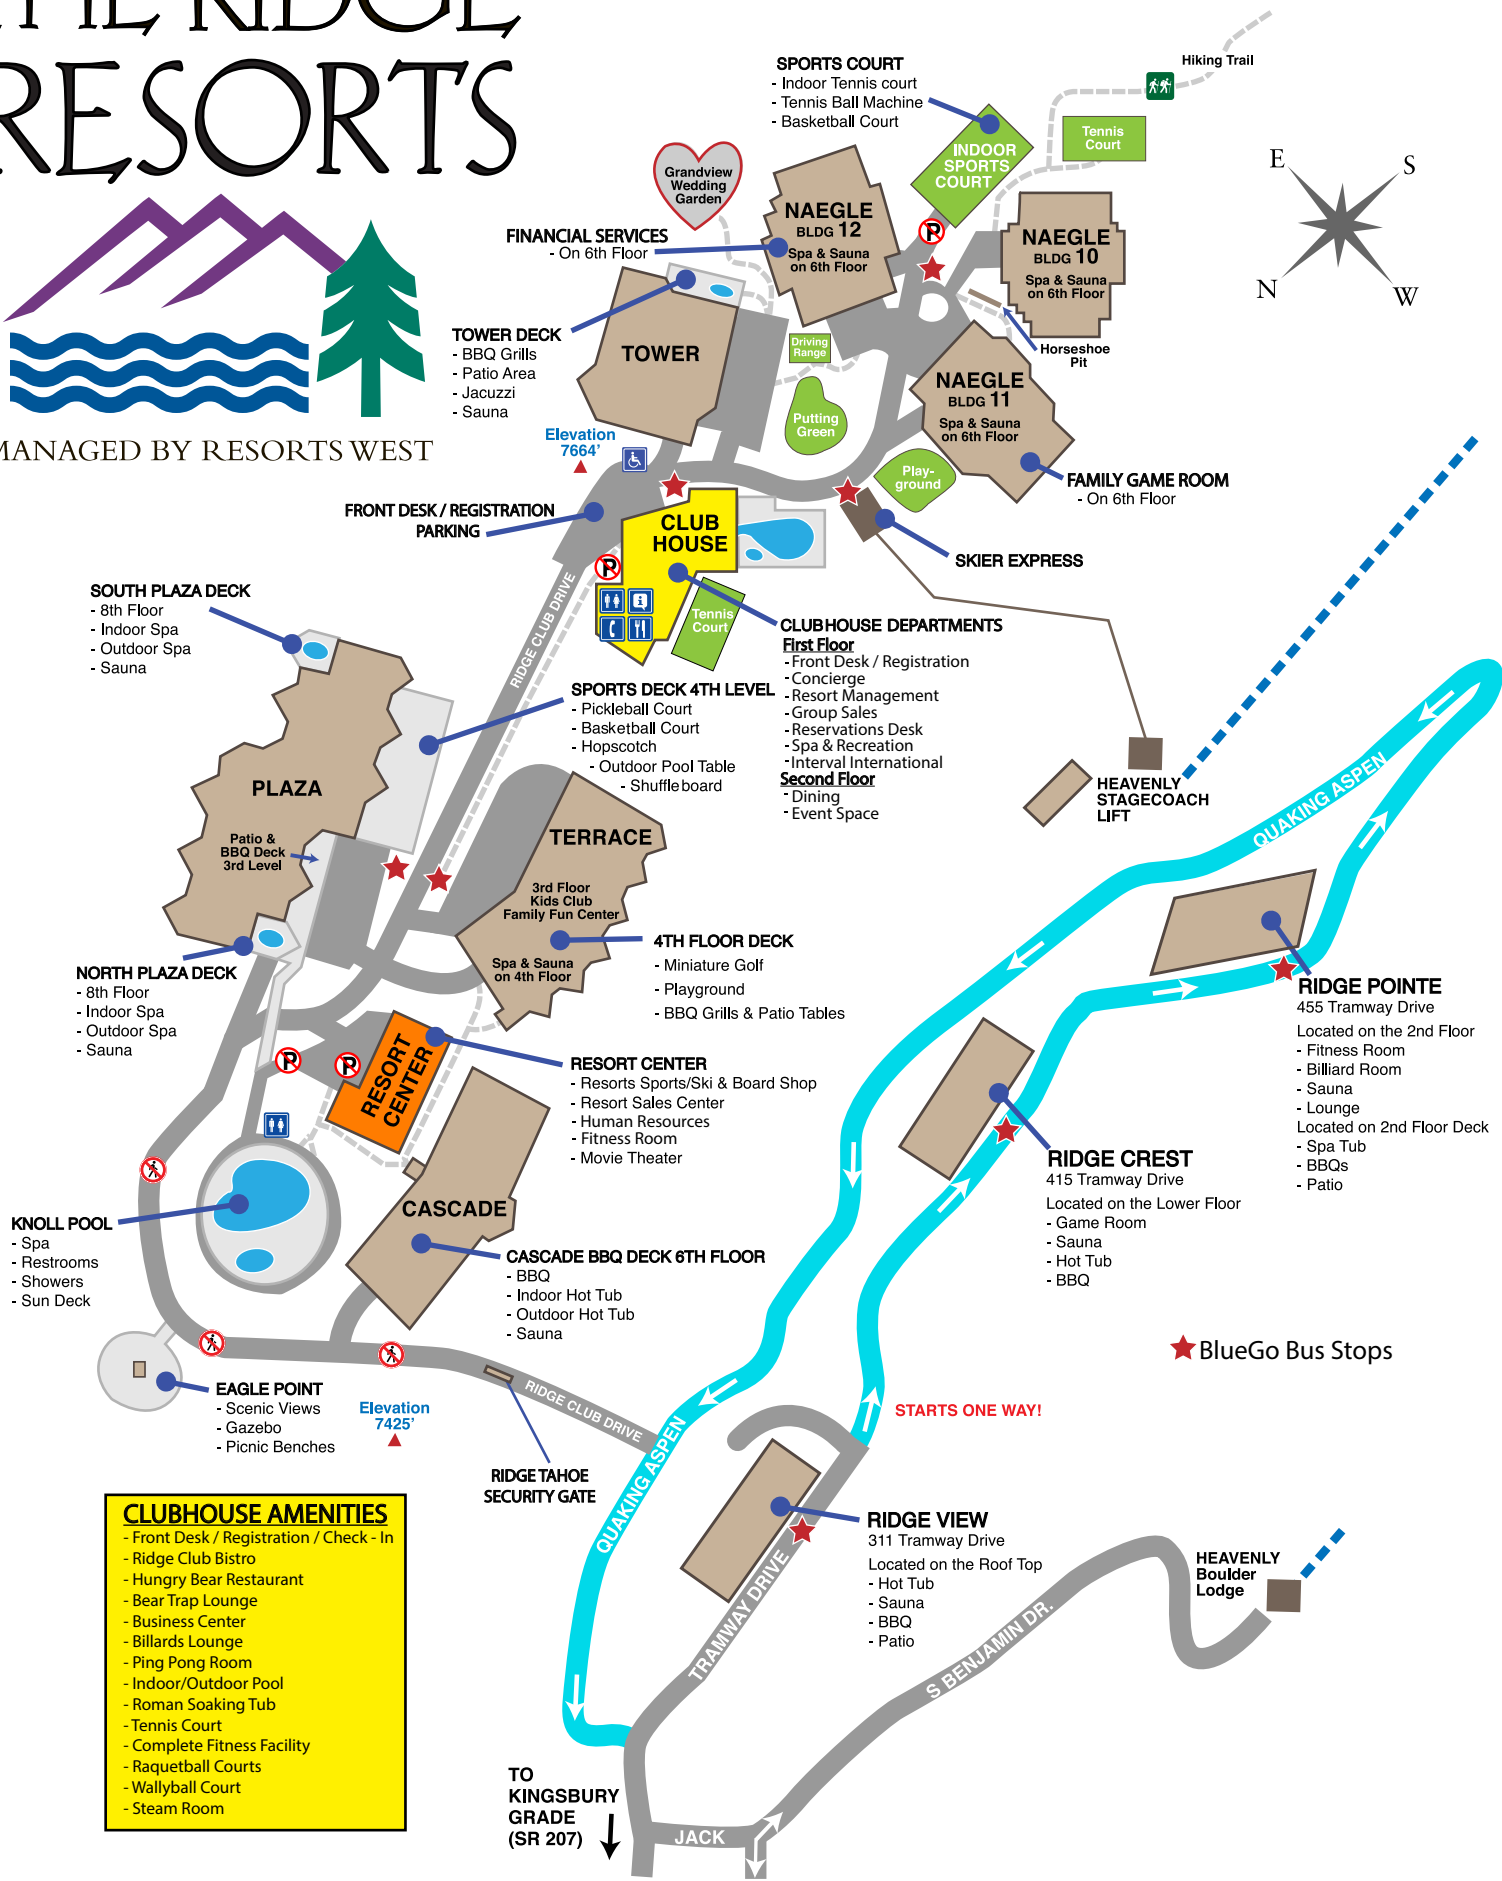

# THE RIDGE RESORTS

MANAGED BY RESORTS WEST

- SPORTS COURT**
- Indoor Tennis court
  - Tennis Ball Machine
  - Basketball Court

**FINANCIAL SERVICES**  
- On 6th Floor

- TOWER DECK**
- BBQ Grills
  - Patio Area
  - Jacuzzi
  - Sauna

3rd Floor Kids Club Family Fun Center

- 4TH FLOOR DECK**
- Miniature Golf
  - Playground
  - BBQ Grills & Patio Tables

**RESORT CENTER**

- RESORT CENTER**
- Resorts Sports/Ski & Board Shop
  - Resort Sales Center
  - Human Resources
  - Fitness Room
  - Movie Theater

STARTS ONE WAY!

★ BlueGo Bus Stops

- CLUBHOUSE AMENITIES**
- Front Desk / Registration / Check - In
  - Ridge Club Bistro
  - Hungry Bear Restaurant
  - Bear Trap Lounge
  - Business Center
  - Billiards Lounge
  - Ping Pong Room
  - Indoor/Outdoor Pool
  - Roman Soaking Tub
  - Tennis Court
  - Complete Fitness Facility
  - Raquetball Courts
  - Wallyball Court
  - Steam Room

**RIDGE VIEW**  
311 Tramway Drive

- Located on the Roof Top
- Hot Tub
  - Sauna
  - BBQ
  - Patio

**HEAVENLY Boulder Lodge**

TO KINGSBURY GRADE (SR 207)

JACK

S BENJAMIN DR.