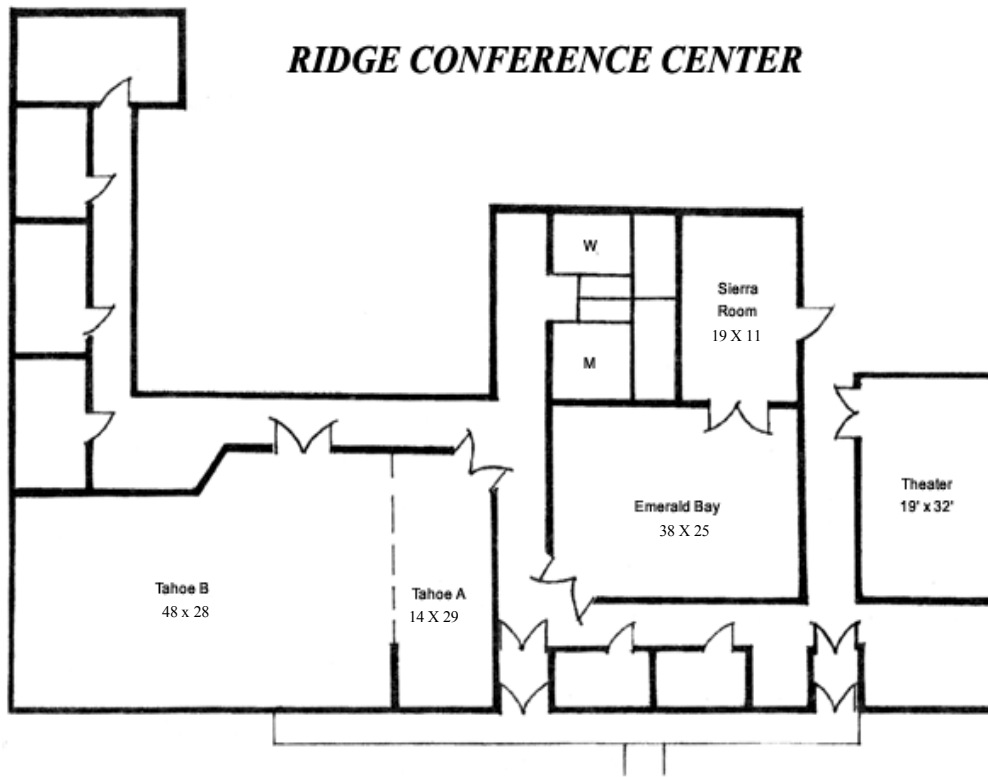

RIDGE CONFERENCE CENTER

	Tahoe A&B 1750 sq. ft.	Tahoe A 406 sq. ft.	Tahoe B 1344 sq. ft.	Emerald Bay 950 sq. ft.	Sierra 209 sq.	Theater 608 sq. ft.
Classroom	72	21	60	51	18	-
Theater	120	30	120	60	30	52
Boardroom	-	24	-	-	16	-
Hollow Square	36	24	34	40	-	-
U-Shape	-	20	30	32	15	-
Banquet	100	-	70	60	-	-

Meeting space is also available in the Club House

	Valley View	Conference Room	Dinning Room
Classroom	42	-	-
Theater	90	-	-
Boardroom	-	18	-
Hollow Square	38	-	-
U-Shape	34	-	-
Banquet	60	-	175